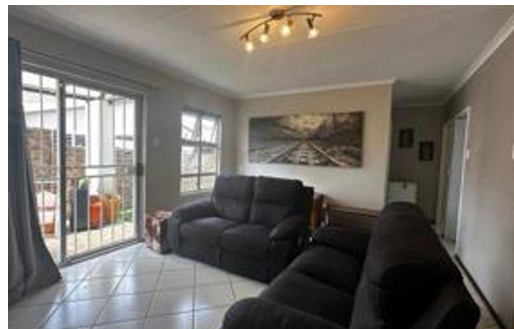

 2

 1

 -

R950,000

Townhouse For Sale in Eden Glen

FLOOR SIZE	58m ²	GARAGES	-
BEDROOMS	2	PARKINGS	3
BATHROOMS	1	FLATLETS	-
KITCHENS	1	DOMESTIC ACCOM.	-
LOUNGES	1	POOL	Yes
DINING ROOMS	-	PETS ALLOWED	Yes
STUDIES	-		