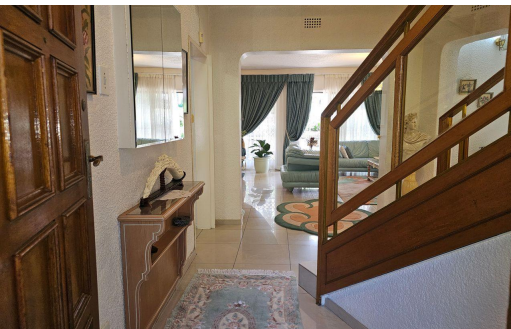

 3

 2.5

 2

R2,100,000

Townhouse For Sale in Bruma

FLOOR SIZE	266m ²	GARAGES	2
LAND SIZE	280m ²	PARKINGS	1
BEDROOMS	3	FLATLETS	-
BATHROOMS	2.5	DOMESTIC ACCOM.	1
KITCHENS	1	POOL	Yes
LOUNGES	2	PETS ALLOWED	Yes
DINING ROOMS	1		
STUDIES	-		