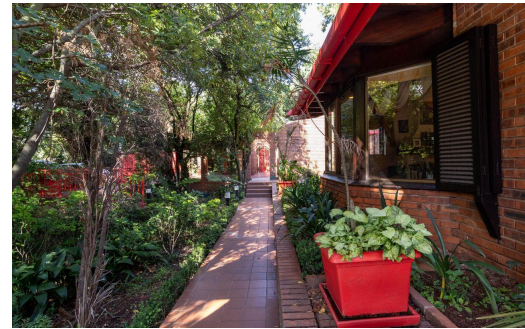

 3

 2

 2

R6,999,000

House For Sale in Bedfordview

FLOOR SIZE	750m ²	GARAGES	2
LAND SIZE	3,966m ²	PARKINGS	6
BEDROOMS	3	FLATLETS	1
BATHROOMS	2	DOMESTIC ACCOM.	1
KITCHENS	1	POOL	Yes
LOUNGES	2	PETS ALLOWED	Yes
DINING ROOMS	1		
STUDIES	1		