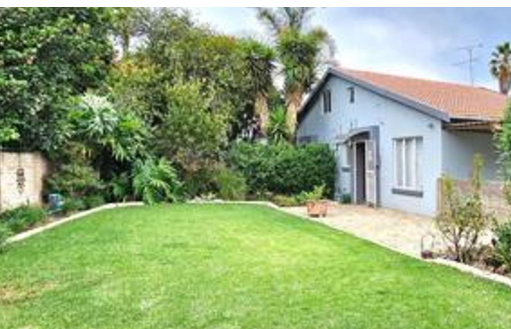

2

2

-

R900,000

Townhouse For Sale in Eden Glen

FLOOR SIZE	44m ²	GARAGES	-
BEDROOMS	2	CARPORTS	1
BATHROOMS	2	FLATLETS	-
KITCHENS	1	DOMESTIC ACCOM.	-
LOUNGES	1	POOL	Yes
DINING ROOMS	-	PETS ALLOWED	Yes
STUDIES	-		