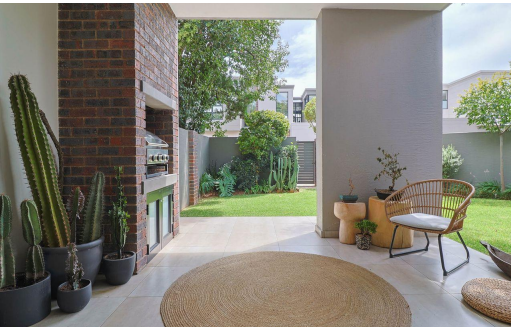

 3
 3.5
 2

R4,500,000

Townhouse For Sale in Bedfordview

FLOOR SIZE	280m ²	GARAGES	2
BEDROOMS	3	PARKINGS	2
BATHROOMS	3.5	FLATLETS	-
KITCHENS	1	DOMESTIC ACCOM.	-
LOUNGES	1	PETS ALLOWED	Yes
DINING ROOMS	1		
STUDIES	-		