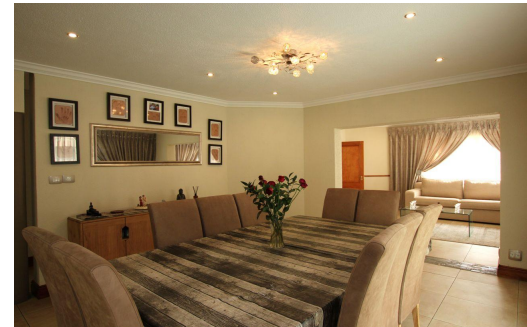

3

3.5

3

R4,850,000

House For Sale in Bedfordview

LAND SIZE 996m²
BEDROOMS 3
BATHROOMS 3.5
KITCHENS 1
LOUNGES 3
DINING ROOMS 1
STUDIES 1

GARAGES 3
PARKINGS 5
FLATLETS -
DOMESTIC ACCOM. 1
POOL Yes
PETS ALLOWED Yes