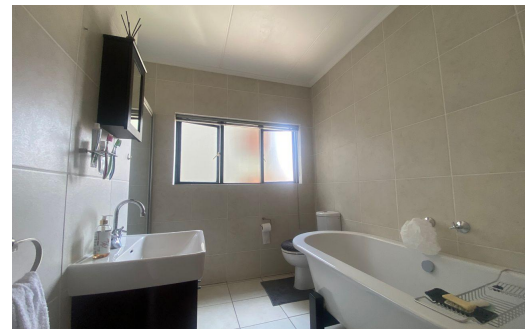

 2  
 1  
 -

**R1,250,000**

**Townhouse For Sale in Solheim**

<b>FLOOR SIZE</b>	97m <sup>2</sup>	<b>GARAGES</b>	-
<b>BEDROOMS</b>	2	<b>CARPORTS</b>	2
<b>BATHROOMS</b>	1	<b>FLATLETS</b>	-
<b>KITCHENS</b>	1	<b>DOMESTIC ACCOM.</b>	-
<b>LOUNGES</b>	1	<b>POOL</b>	Yes
<b>DINING ROOMS</b>	1		
<b>STUDIES</b>	-		