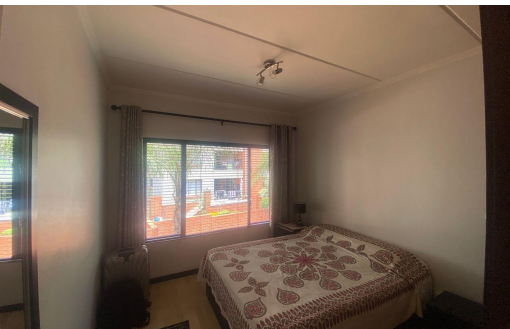

 2  
 1  
 -

**R1,250,000**

**Townhouse For Sale in Solheim**

<b>FLOOR SIZE</b>	97m <sup>2</sup>	<b>GARAGES</b>	-
<b>BEDROOMS</b>	2	<b>CARPORTS</b>	2
<b>BATHROOMS</b>	1	<b>FLATLETS</b>	-
<b>KITCHENS</b>	1	<b>DOMESTIC ACCOM.</b>	-
<b>LOUNGES</b>	1	<b>POOL</b>	Yes
<b>DINING ROOMS</b>	1		
<b>STUDIES</b>	-		