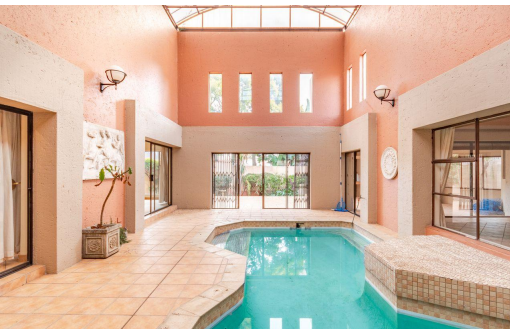

4

2.5

2

R30,000 pm

House To Let in Bedfordview

BEDROOMS	4	GARAGES	2
BATHROOMS	2.5	CARPORTS	-
KITCHENS	2	FLATLETS	-
LOUNGES	1	DOMESTIC ACCOM.	-
DINING ROOMS	1	POOL	Yes
STUDIES	1	PETS ALLOWED	Yes

Gina - BMG Team
+27842220099
bmgrentals@pomparealty.co.za