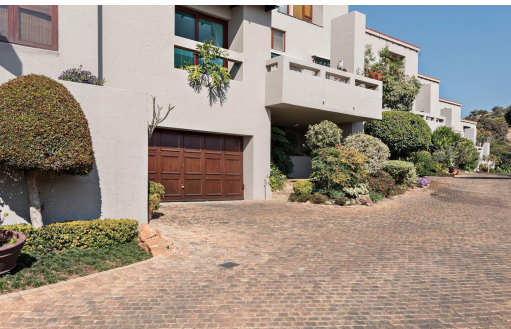

 3

 3.5

 2

**R1,900,000**

**Townhouse For Sale in Bedford Park**

<b>FLOOR SIZE</b>	200m <sup>2</sup>	<b>GARAGES</b>	2
<b>LAND SIZE</b>	330m <sup>2</sup>	<b>PARKINGS</b>	2
<b>BEDROOMS</b>	3	<b>FLATLETS</b>	-
<b>BATHROOMS</b>	3.5	<b>DOMESTIC ACCOM.</b>	-
<b>KITCHENS</b>	1	<b>PETS ALLOWED</b>	Yes
<b>LOUNGES</b>	1		
<b>DINING ROOMS</b>	1		
<b>STUDIES</b>	-		