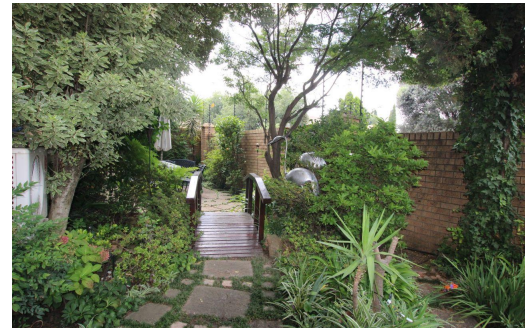

3

2.5

1

**R1,975,000**

**Townhouse For Sale in Eden Glen**

<b>FLOOR SIZE</b>	230m <sup>2</sup>	<b>GARAGES</b>	1
<b>BEDROOMS</b>	3	<b>PARKINGS</b>	1
<b>BATHROOMS</b>	2.5	<b>FLATLETS</b>	-
<b>KITCHENS</b>	1	<b>DOMESTIC ACCOM.</b>	-
<b>LOUNGES</b>	1	<b>POOL</b>	Yes
<b>DINING ROOMS</b>	-		
<b>STUDIES</b>	-		