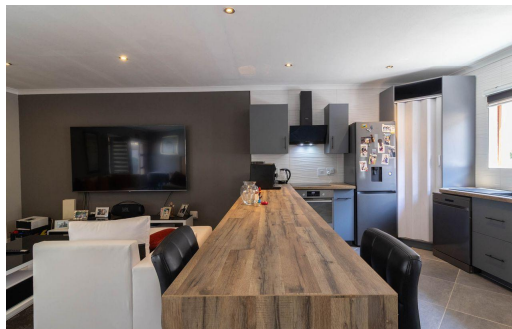

3

2.5

2

R2,495,000

Cluster For Sale in Bedfordview

FLOOR SIZE	244m ²	GARAGES	2
LAND SIZE	303m ²	PARKINGS	1
BEDROOMS	3	FLATLETS	-
BATHROOMS	2.5	DOMESTIC ACCOM.	-
KITCHENS	1	POOL	Yes
LOUNGES	1	PETS ALLOWED	Yes
DINING ROOMS	1		
STUDIES	-		