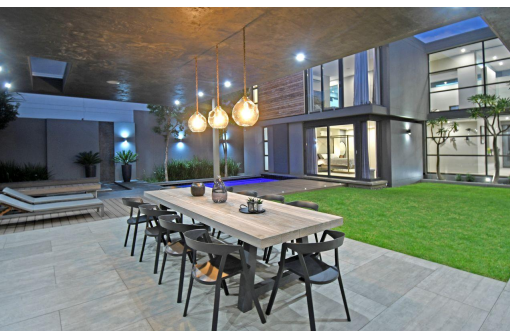

 4

 4.5

 3

R10,500,000

House For Sale in Bedfordview

FLOOR SIZE	530m ²	GARAGES	3
LAND SIZE	890m ²	CARPORTS	2
BEDROOMS	4	FLATLETS	-
BATHROOMS	4.5	DOMESTIC ACCOM.	1
KITCHENS	1	POOL	Yes
LOUNGES	2	PETS ALLOWED	Yes
DINING ROOMS	1		
STUDIES	1		