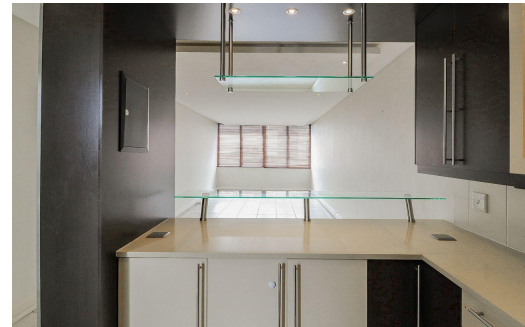

## R10,000 pm Apartment To Let in Bedford Gardens

<b>BEDROOMS</b>	2	<b>GARAGES</b>	-
<b>BATHROOMS</b>	1	<b>PARKINGS</b>	2
<b>KITCHENS</b>	1	<b>FLATLETS</b>	-
<b>LOUNGES</b>	1	<b>DOMESTIC ACCOM.</b>	-
<b>DINING ROOMS</b>	1	<b>POOL</b>	Yes
<b>STUDIES</b>	-		