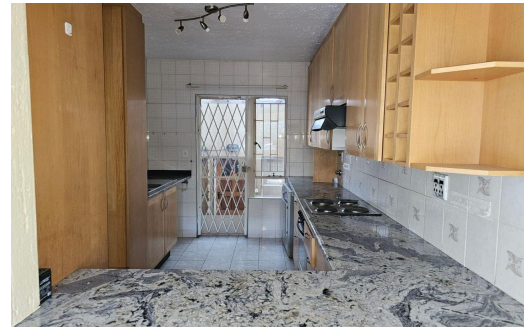

 3

 2

 1

R14,900 pm
Cluster To Let in Bruma

BEDROOMS	3	GARAGES	1
BATHROOMS	2	PARKINGS	2
KITCHENS	1	FLATLETS	-
LOUNGES	1	DOMESTIC ACCOM.	1
DINING ROOMS	1	POOL	Yes
STUDIES	-		

PRG Rental Team
066 544 2116
bmgmanagement@pomparealty.co.za