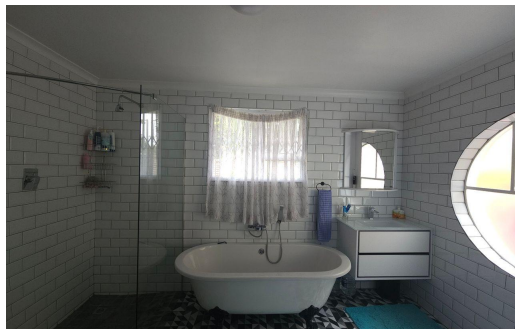

 3
 2
 -

R1,699,000

Freehold For Sale in Solheim

LAND SIZE	745m ²	GARAGES	-
BEDROOMS	3	CARPORTS	4
BATHROOMS	2	FLATLETS	1
KITCHENS	1	DOMESTIC ACCOM.	-
LOUNGES	1	PETS ALLOWED	Yes
DINING ROOMS	1		
STUDIES	-		