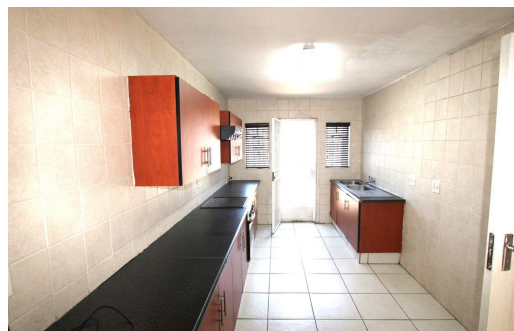

3

2.5

1

R1,550,000

Townhouse For Sale in Illiondale

FLOOR SIZE	156m ²	GARAGES	1
BEDROOMS	3	PARKINGS	1
BATHROOMS	2.5	FLATLETS	-
KITCHENS	1	DOMESTIC ACCOM.	-
LOUNGES	1	PETS ALLOWED	Yes
DINING ROOMS	1		
STUDIES	-		