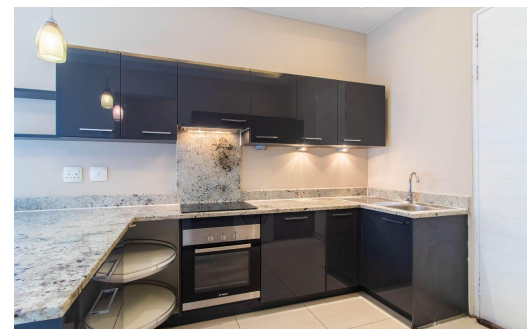

 2

 1

 -

R1,320,000

Apartment For Sale in Modderfontein

FLOOR SIZE	74m ²	GARAGES	-
BEDROOMS	2	PARKINGS	1
BATHROOMS	1	FLATLETS	-
KITCHENS	1	DOMESTIC ACCOM.	-
LOUNGES	1	POOL	Yes
DINING ROOMS	-	PETS ALLOWED	Yes
STUDIES	-		