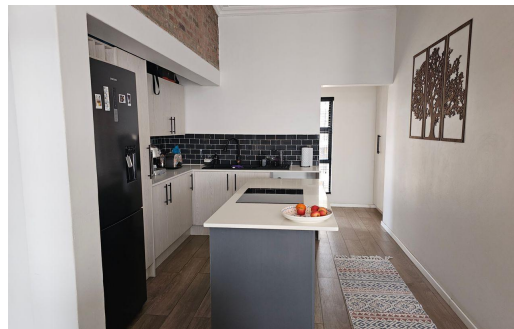

R1,299,999

Apartment For Sale in Solheim

FLOOR SIZE	131m²	GARAGES	2
BEDROOMS	3	CARPORTS	1
BATHROOMS	2	FLATLETS	-
KITCHENS	1	DOMESTIC ACCOM.	-
LOUNGES	1	POOL	Yes
DINING ROOMS	-		
STUDIES	-		

RATES R1,272 pm (Estimated)
LEVY R3,245 pm

Claudette Andre
0844002234
claudette@pomparealty.co.za