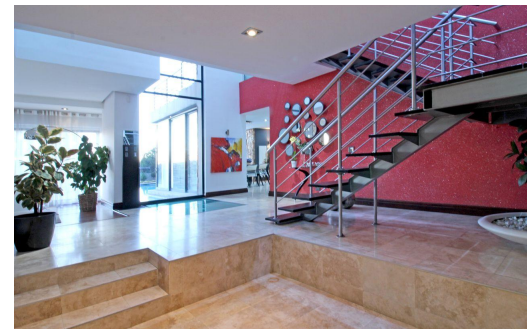

 4

 5

 3

R17,000,000

House For Sale in Bedfordview

FLOOR SIZE	780m ²
LAND SIZE	1,000m ²
BEDROOMS	4
BATHROOMS	5
KITCHENS	1
LOUNGES	3
DINING ROOMS	1
STUDIES	1

GARAGES	3
CARPORTS	1
FLATLETS	-
DOMESTIC ACCOM.	1
POOL	Yes
PETS ALLOWED	Yes