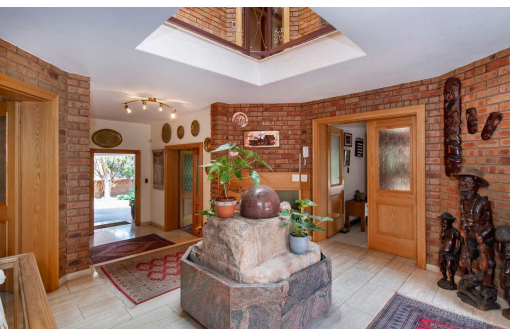

4

3.5

3

R6,595,000

House For Sale in Bedfordview

FLOOR SIZE	770m ²	GARAGES	3
LAND SIZE	1,500m ²	CARPORTS	-
BEDROOMS	4	FLATLETS	-
BATHROOMS	3.5	DOMESTIC ACCOM.	1
KITCHENS	1	POOL	Yes
LOUNGES	2	PETS ALLOWED	Yes
DINING ROOMS	1		
STUDIES	1		