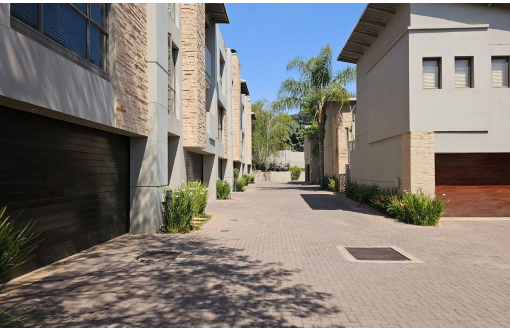

 3
 2
 2

R3,400,000

Apartment For Sale in Bedford Park

FLOOR SIZE	275m ²	GARAGES	2
BEDROOMS	3	PARKINGS	-
BATHROOMS	2	FLATLETS	-
KITCHENS	1	DOMESTIC ACCOM.	1
LOUNGES	1		
DINING ROOMS	1		
STUDIES	-		

RATES R3,156 pm (Estimated)
LEVY R5,134 pm