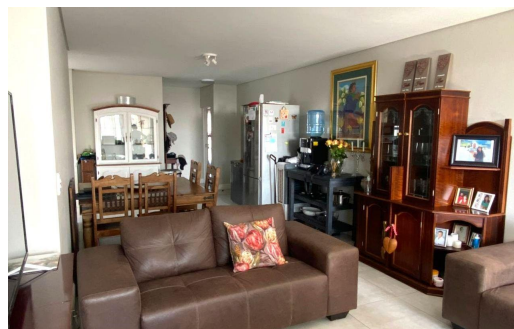

 2

 2

 -

**R19,000 pm**

**Apartment To Let in Serengeti Lifestyle Estate**

**BEDROOMS** 2  
**BATHROOMS** 2  
**KITCHENS** 1  
**LOUNGES** 1  
**DINING ROOMS** -  
**STUDIES** -

**GARAGES** -  
**CARPORTS** 2  
**FLATLETS** -  
**DOMESTIC ACCOM.** -