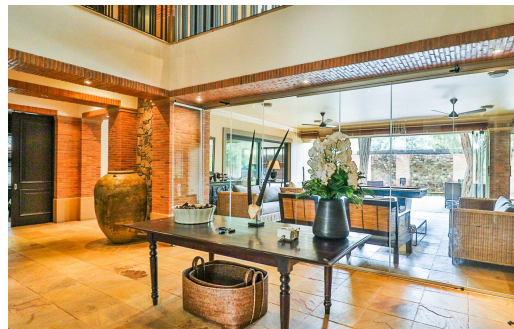

 4

 3.5

 2

R7,000,000

House For Sale in Bedfordview

| | | | |
|---------------------|---------------------|------------------------|-----|
| FLOOR SIZE | 650m ² | GARAGES | 2 |
| LAND SIZE | 1,013m ² | PARKINGS | 4 |
| BEDROOMS | 4 | FLATLETS | - |
| BATHROOMS | 3.5 | DOMESTIC ACCOM. | 1 |
| KITCHENS | 1 | POOL | Yes |
| LOUNGES | 2 | PETS ALLOWED | Yes |
| DINING ROOMS | 1 | | |
| STUDIES | 1 | | |