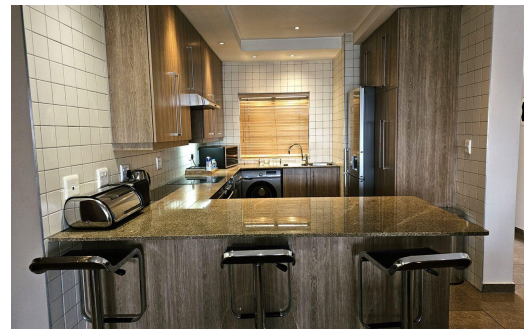

R21,000 pm

Apartment To Let in Bedford Gardens

FLOOR SIZE	112m²	GARAGES	-
BEDROOMS	2	PARKINGS	2
BATHROOMS	2	FLATLETS	-
KITCHENS	1	DOMESTIC ACCOM.	-
LOUNGES	1		
DINING ROOMS	1		
STUDIES	-		

Claudette Andre
0844002234
claudette@pomparealty.co.za