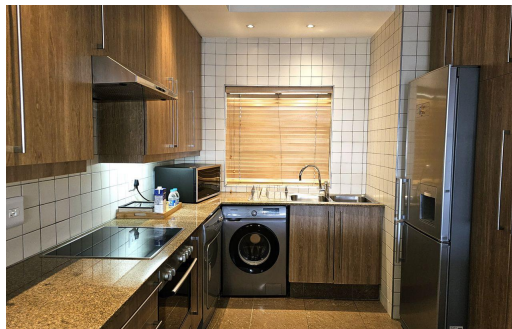

R21,000 pm

Apartment To Let in Bedford Gardens

FLOOR SIZE	112m²	GARAGES	-
BEDROOMS	2	PARKINGS	2
BATHROOMS	2	FLATLETS	-
KITCHENS	1	DOMESTIC ACCOM.	-
LOUNGES	1		
DINING ROOMS	1		
STUDIES	-		

Claudette Andre
0844002234
claudette@pomparealty.co.za