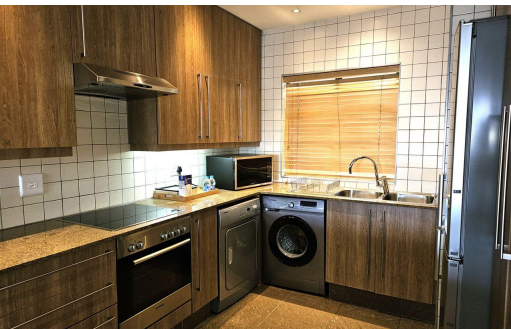

R21,000 pm

Apartment To Let in Bedford Gardens

FLOOR SIZE	112m²	GARAGES	-
BEDROOMS	2	PARKINGS	2
BATHROOMS	2	FLATLETS	-
KITCHENS	1	DOMESTIC ACCOM.	-
LOUNGES	1		
DINING ROOMS	1		
STUDIES	-		

Claudette Andre
0844002234
claudette@pomparealty.co.za