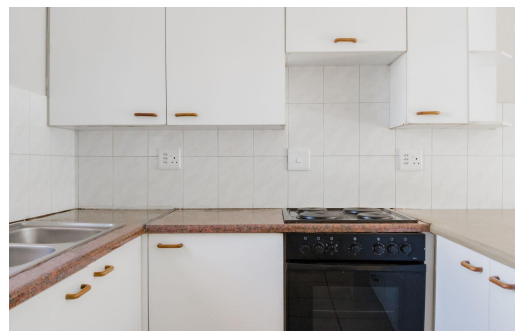

 2

 2

 -

R900,000

Apartment For Sale in Morning Hill

FLOOR SIZE 79m²
BEDROOMS 2
BATHROOMS 2
KITCHENS 1
LOUNGES 1
DINING ROOMS 1
STUDIES -

GARAGES -
PARKINGS 1
FLATLETS -
DOMESTIC ACCOM. -
POOL Yes
PETS ALLOWED Yes