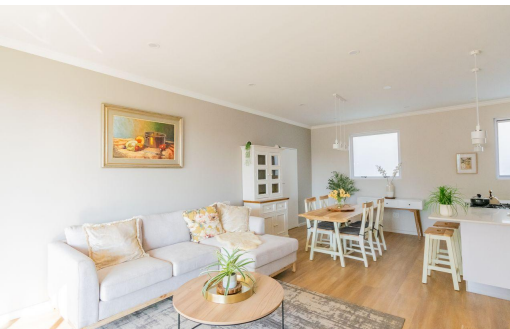

R15,500 pm

Townhouse To Let in Modderfontein

FLOOR SIZE	134m²	GARAGES	1
BEDROOMS	2	CARPORTS	-
BATHROOMS	2	FLATLETS	-
KITCHENS	1	DOMESTIC ACCOM.	-
LOUNGES	1	POOL	Yes
DINING ROOMS	1	PETS ALLOWED	Yes
STUDIES	-		

Glynnis Payne
0842909915
glynnis@pomparealty.co.za