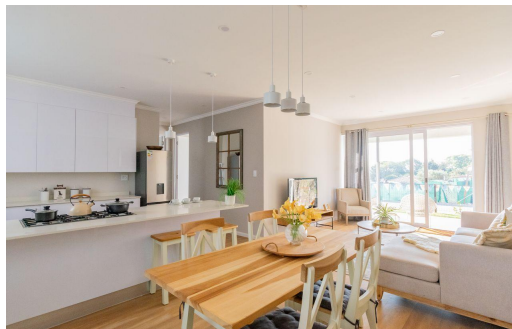

R15,500 pm

Townhouse To Let in Modderfontein

FLOOR SIZE	134m²	GARAGES	1
BEDROOMS	2	CARPORTS	-
BATHROOMS	2	FLATLETS	-
KITCHENS	1	DOMESTIC ACCOM.	-
LOUNGES	1	POOL	Yes
DINING ROOMS	1	PETS ALLOWED	Yes
STUDIES	-		

Glynnis Payne
0842909915
glynnis@pomparealty.co.za