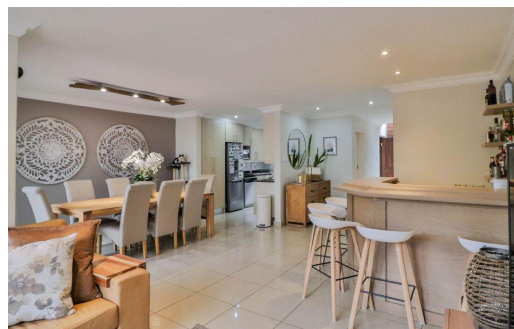

R1,695,000

Townhouse For Sale in Bedford Gardens

FLOOR SIZE	139m²	GARAGES	1
BEDROOMS	3	PARKINGS	1
BATHROOMS	2	FLATLETS	-
KITCHENS	1	DOMESTIC ACCOM.	-
LOUNGES	1	PETS ALLOWED	Yes
DINING ROOMS	1		
STUDIES	-		

RATES R1,360 pm (Estimated)
LEVY R2,490 pm

Tina Bertsatos
082 969 5932
tina@pomparealty.co.za