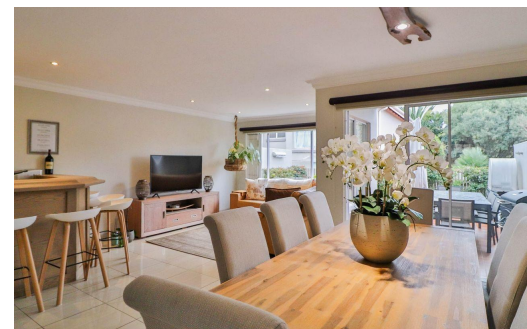

R1,695,000

Townhouse For Sale in Bedford Gardens

FLOOR SIZE	139m²	GARAGES	1
BEDROOMS	3	PARKINGS	1
BATHROOMS	2	FLATLETS	-
KITCHENS	1	DOMESTIC ACCOM.	-
LOUNGES	1	PETS ALLOWED	Yes
DINING ROOMS	1		
STUDIES	-		

RATES R1,360 pm (Estimated)
LEVY R2,490 pm

Tina Bertsatos
082 969 5932
tina@pomparealty.co.za