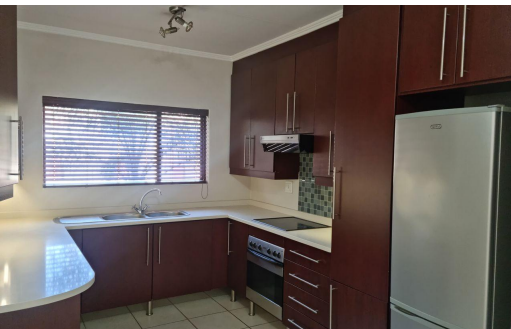

-  1
-  1
-  -

R890,000

Townhouse For Sale in Solheim

FLOOR SIZE	66m ²	GARAGES	-
BEDROOMS	1	CARPORTS	1
BATHROOMS	1	FLATLETS	-
KITCHENS	1	DOMESTIC ACCOM.	-
LOUNGES	1	POOL	Yes
DINING ROOMS	-		
STUDIES	-		

RATES R622 pm (Estimated)
LEVY R869 pm