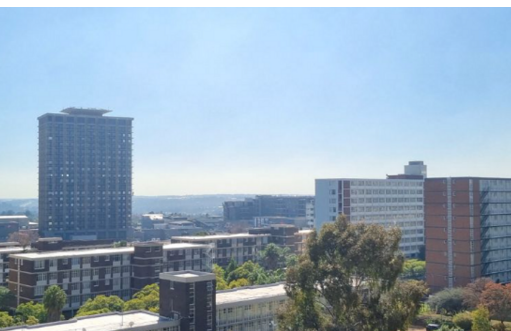

-  1
-  1
-  -

**R675,000**

**Apartment For Sale in Bedford Gardens**

<b>FLOOR SIZE</b>	77m <sup>2</sup>
<b>BEDROOMS</b>	1
<b>BATHROOMS</b>	1
<b>KITCHENS</b>	1
<b>LOUNGES</b>	1
<b>DINING ROOMS</b>	1
<b>STUDIES</b>	1