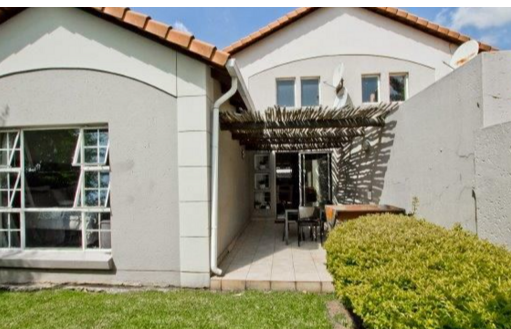

 3

 2

 -

R1,750,000

Townhouse For Sale in Bedford Gardens

FLOOR SIZE	111m ²	GARAGES	-
BEDROOMS	3	CARPORTS	2
BATHROOMS	2	FLATLETS	-
KITCHENS	1	DOMESTIC ACCOM.	-
LOUNGES	1	POOL	Yes
DINING ROOMS	1		
STUDIES	1		