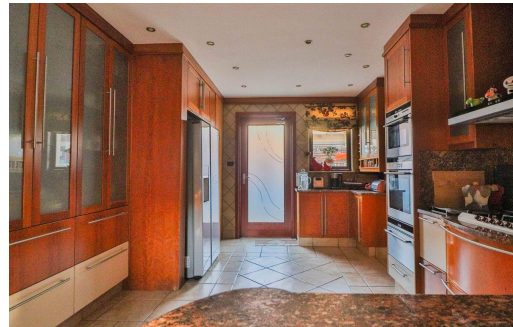

5

4

2

**R4,145,000**

**House For Sale in Cyrildene**

**LAND SIZE** 1,115m<sup>2</sup>  
**BEDROOMS** 5  
**BATHROOMS** 4  
**KITCHENS** 1  
**LOUNGES** 1  
**DINING ROOMS** 2  
**STUDIES** 2

**GARAGES** 2  
**CARPORTS** -  
**FLATLETS** 1  
**DOMESTIC ACCOM.** -  
**POOL** Yes  
**PETS ALLOWED** Yes