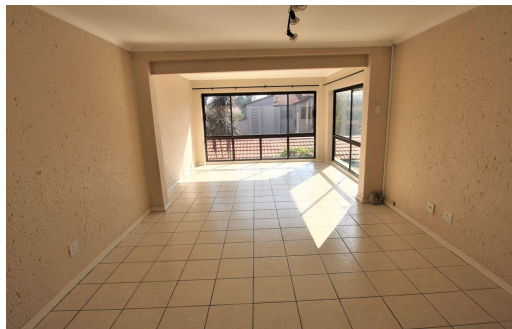

-  1
-  1
-  -

R7,800 pm

Apartment To Let in Bedfordview

FLOOR SIZE	69m ²	GARAGES	-
BEDROOMS	1	PARKINGS	1
BATHROOMS	1	FLATLETS	-
KITCHENS	1	DOMESTIC ACCOM.	-
LOUNGES	1	POOL	Yes
DINING ROOMS	-		
STUDIES	-		