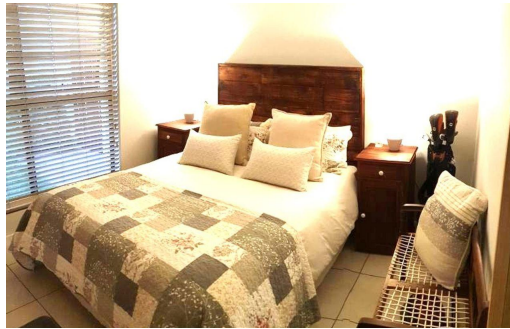

3

2

-

R1,550,000

Apartment For Sale in Modderfontein

FLOOR SIZE	107m ²	GARAGES	-
BEDROOMS	3	PARKINGS	2
BATHROOMS	2	FLATLETS	-
KITCHENS	1	DOMESTIC ACCOM.	-
LOUNGES	1	POOL	Yes
DINING ROOMS	-	PETS ALLOWED	Yes
STUDIES	-		