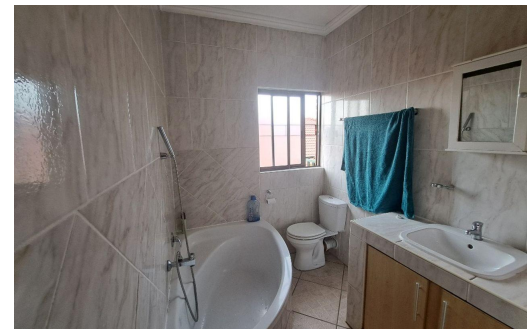

 2

 2

 -

R830,000

Apartment For Sale in Eastleigh

FLOOR SIZE	74m ²	GARAGES	-
BEDROOMS	2	PARKINGS	1
BATHROOMS	2	FLATLETS	-
KITCHENS	1	DOMESTIC ACCOM.	-
LOUNGES	1	POOL	Yes
DINING ROOMS	-	PETS ALLOWED	Yes
STUDIES	-		