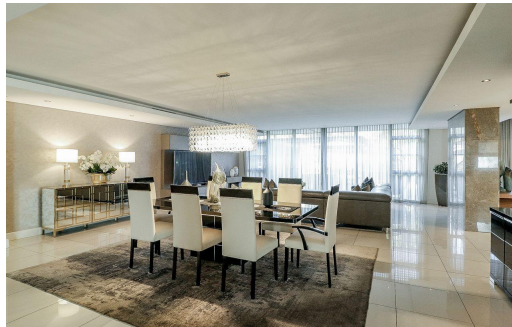

5

5.5

6

**R29,990,000**

**Apartment For Sale in Houghton Estate**

**FLOOR SIZE** 575m<sup>2</sup>  
**BEDROOMS** 5  
**BATHROOMS** 5.5  
**KITCHENS** 1  
**LOUNGES** 2  
**DINING ROOMS** 1  
**STUDIES** 1

**GARAGES** 6  
**PARKINGS** 4  
**FLATLETS** -  
**DOMESTIC ACCOM.** 1  
**POOL** Yes  
**PETS ALLOWED** Yes