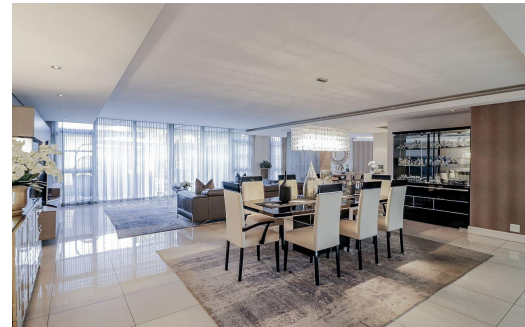

5

5.5

6

**R29,990,000**

**Apartment For Sale in Houghton Estate**

**FLOOR SIZE** 575m<sup>2</sup>  
**BEDROOMS** 5  
**BATHROOMS** 5.5  
**KITCHENS** 1  
**LOUNGES** 2  
**DINING ROOMS** 1  
**STUDIES** 1

**GARAGES** 6  
**PARKINGS** 4  
**FLATLETS** -  
**DOMESTIC ACCOM.** 1  
**POOL** Yes  
**PETS ALLOWED** Yes