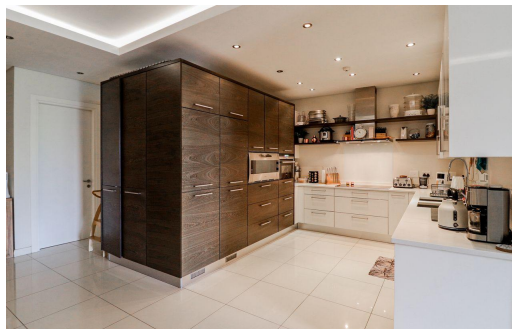

 3

 3.5

 -

R6,950,000

Apartment For Sale in Houghton Estate

FLOOR SIZE	171m ²	GARAGES	-
BEDROOMS	3	PARKINGS	3
BATHROOMS	3.5	FLATLETS	-
KITCHENS	1	DOMESTIC ACCOM.	-
LOUNGES	1	POOL	Yes
DINING ROOMS	1	PETS ALLOWED	Yes
STUDIES	-		