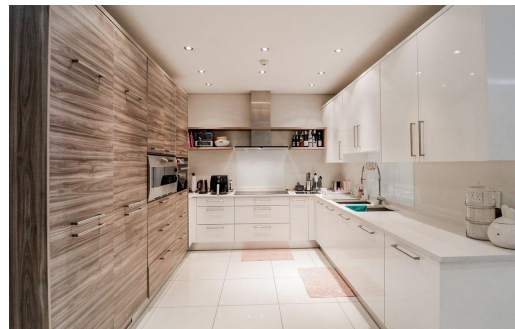

 3

 3.5

 6

**R11,490,000**

**Apartment For Sale in Houghton Estate**

<b>FLOOR SIZE</b>	241m <sup>2</sup>	<b>GARAGES</b>	6
<b>BEDROOMS</b>	3	<b>PARKINGS</b>	2
<b>BATHROOMS</b>	3.5	<b>FLATLETS</b>	-
<b>KITCHENS</b>	1	<b>DOMESTIC ACCOM.</b>	-
<b>LOUNGES</b>	2	<b>POOL</b>	Yes
<b>DINING ROOMS</b>	1	<b>PETS ALLOWED</b>	Yes
<b>STUDIES</b>	-		