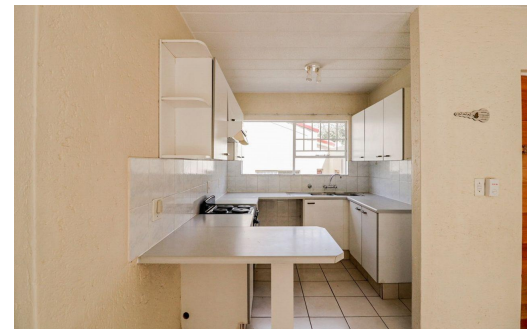

2
 1
 -

R649,000

Apartment For Sale in Rembrandt Park

FLOOR SIZE	69m ²	GARAGES	-
LAND SIZE	16,680m ²	PARKINGS	1
BEDROOMS	2	FLATLETS	-
BATHROOMS	1	DOMESTIC ACCOM.	-
KITCHENS	1	POOL	Yes
LOUNGES	1		
DINING ROOMS	0.5		
STUDIES	-		