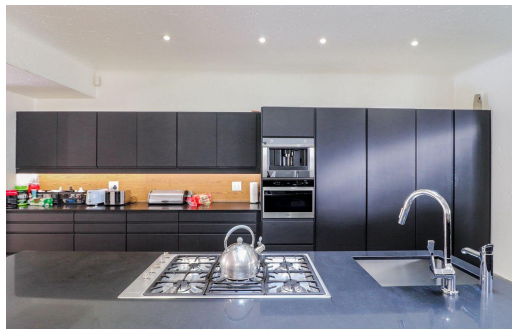

5
4
3

R8,500,000

House For Sale in Bedfordview

FLOOR SIZE	690m ²	GARAGES	3
LAND SIZE	1,500m ²	CARPORTS	-
BEDROOMS	5	FLATLETS	1
BATHROOMS	4	DOMESTIC ACCOM.	1
KITCHENS	2	POOL	Yes
LOUNGES	3	PETS ALLOWED	Yes
DINING ROOMS	1		
STUDIES	2		