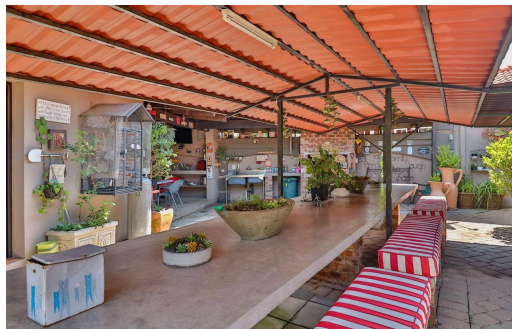

 3

 4

 3

R5,795,000

House For Sale in Lakefield

FLOOR SIZE 650m²
LAND SIZE 1,405m²
BEDROOMS 3
BATHROOMS 4
KITCHENS 1
LOUNGES 2
DINING ROOMS 1
STUDIES 1

GARAGES 3
CARPORTS 1
FLATLETS -
DOMESTIC ACCOM. 2
POOL Yes
PETS ALLOWED Yes