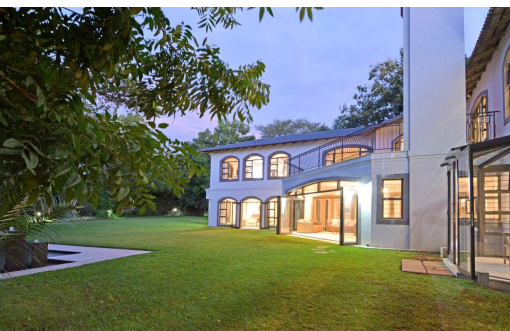

 5

 5

 4

R10,849,999

House For Sale in Bedfordview

FLOOR SIZE	1,120m ²	GARAGES	4
LAND SIZE	2,541m ²	PARKINGS	3
BEDROOMS	5	FLATLETS	1
BATHROOMS	5	DOMESTIC ACCOM.	1
KITCHENS	1	POOL	Yes
LOUNGES	3	PETS ALLOWED	Yes
DINING ROOMS	2		
STUDIES	1		