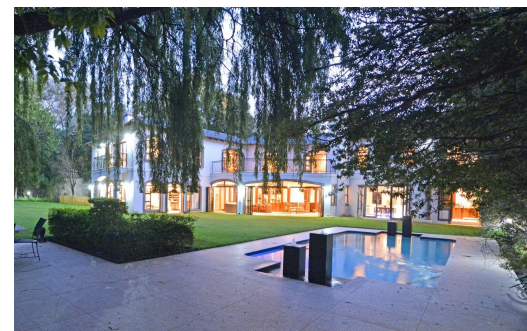

 5

 5

 4

R10,849,999

House For Sale in Bedfordview

FLOOR SIZE	1,120m ²	GARAGES	4
LAND SIZE	2,541m ²	PARKINGS	3
BEDROOMS	5	FLATLETS	1
BATHROOMS	5	DOMESTIC ACCOM.	1
KITCHENS	1	POOL	Yes
LOUNGES	3	PETS ALLOWED	Yes
DINING ROOMS	2		
STUDIES	1		