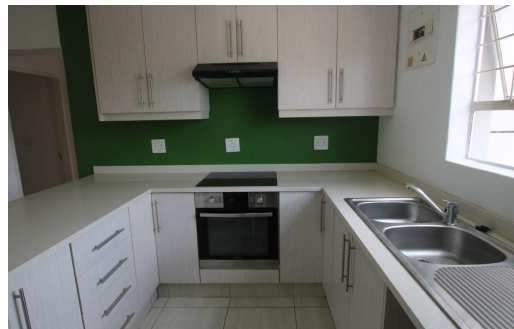

2

2

-

R1,000,000

Sectional Title For Sale in Morning Hill

FLOOR SIZE	136m ²	GARAGES	-
BEDROOMS	2	CARPORTS	1
BATHROOMS	2	FLATLETS	-
KITCHENS	1	DOMESTIC ACCOM.	-
LOUNGES	1	POOL	Yes
DINING ROOMS	1	PETS ALLOWED	Yes
STUDIES	-		