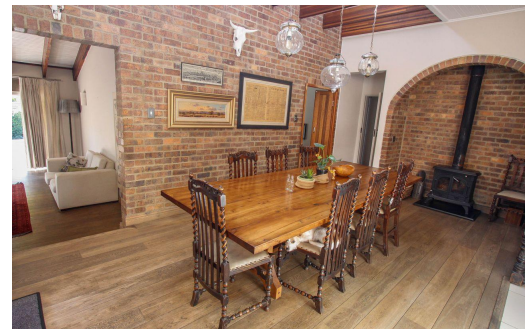

3

3

2

R3,450,000

House For Sale in Essexwold

LAND SIZE 1,121m²
BEDROOMS 3
BATHROOMS 3
KITCHENS 1
LOUNGES 2
DINING ROOMS 1
STUDIES 1

GARAGES 2
CARPORTS -
FLATLETS 1
DOMESTIC ACCOM. 1
POOL Yes
PETS ALLOWED Yes