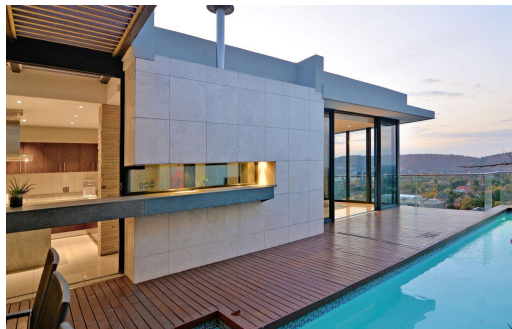

3

3.5

3

R9,800,000

Penthouse For Sale in Bedford Gardens

FLOOR SIZE 295m²
LAND SIZE -
BEDROOMS 3
BATHROOMS 3.5
KITCHENS 1
LOUNGES 2
DINING ROOMS 1
STUDIES -

GARAGES 3
CARPORTS -
FLATLETS -
DOMESTIC ACCOM. -
POOL Yes