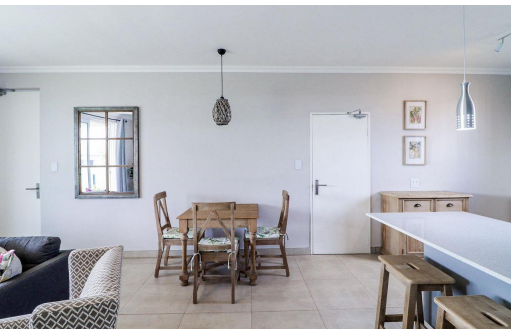

 2
 1
 1

R2,250,000

House For Sale in Modderfontein

FLOOR SIZE	-	GARAGES	1
LAND SIZE	-	PARKINGS	-
BEDROOMS	2	FLATLETS	-
BATHROOMS	1	DOMESTIC ACCOM.	-
KITCHENS	-	POOL	Yes
LOUNGES	1	PETS ALLOWED	Yes
DINING ROOMS	1		
STUDIES	-		