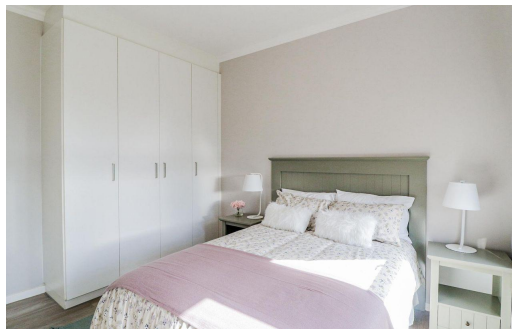

 2
 1
 1

R2,250,000

House For Sale in Modderfontein

FLOOR SIZE	-	GARAGES	1
LAND SIZE	-	PARKINGS	-
BEDROOMS	2	FLATLETS	-
BATHROOMS	1	DOMESTIC ACCOM.	-
KITCHENS	-	POOL	Yes
LOUNGES	1	PETS ALLOWED	Yes
DINING ROOMS	1		
STUDIES	-		