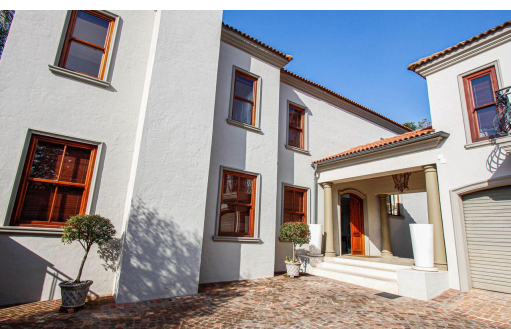

5

5

11

R11,499,000

House For Sale in Bedfordview

| | |
|---------------------|---------------------|
| FLOOR SIZE | 1,000m ² |
| LAND SIZE | 2,087m ² |
| BEDROOMS | 5 |
| BATHROOMS | 5 |
| KITCHENS | 1 |
| LOUNGES | 2 |
| DINING ROOMS | 1 |
| STUDIES | 1 |