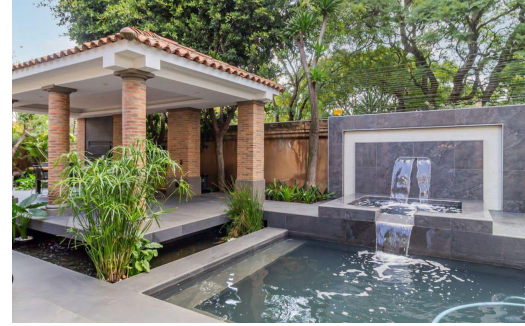

 4

 4.5

 4

R18,000,000

House For Sale in Bedfordview

FLOOR SIZE 600m²
LAND SIZE 1,136m²
BEDROOMS 4
BATHROOMS 4.5
KITCHENS 1
LOUNGES 3
DINING ROOMS 1
STUDIES 1

GARAGES 4
CARPORTS -
FLATLETS -
DOMESTIC ACCOM. 1
POOL Yes
PETS ALLOWED Yes