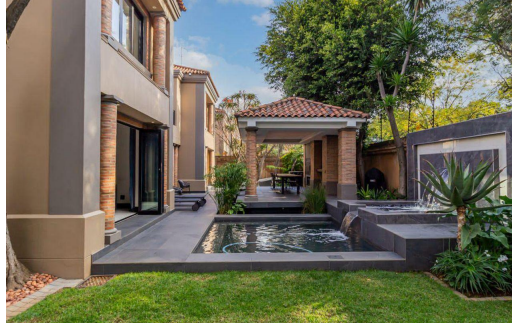

 4

 4.5

 4

R18,000,000

House For Sale in Bedfordview

FLOOR SIZE 600m²
LAND SIZE 1,136m²
BEDROOMS 4
BATHROOMS 4.5
KITCHENS 1
LOUNGES 3
DINING ROOMS 1
STUDIES 1

GARAGES 4
CARPORTS -
FLATLETS -
DOMESTIC ACCOM. 1
POOL Yes
PETS ALLOWED Yes