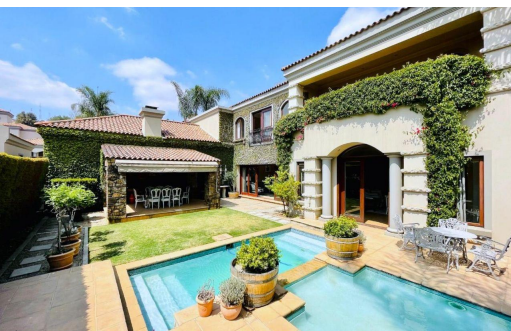

 3

 3.5

 3

R11,500,000

House For Sale in Bedfordview

FLOOR SIZE	-	GARAGES	3
LAND SIZE	735m ²	CARPORTS	-
BEDROOMS	3	FLATLETS	-
BATHROOMS	3.5	DOMESTIC ACCOM.	1
KITCHENS	1	POOL	Yes
LOUNGES	2	PETS ALLOWED	Yes
DINING ROOMS	1		
STUDIES	1		