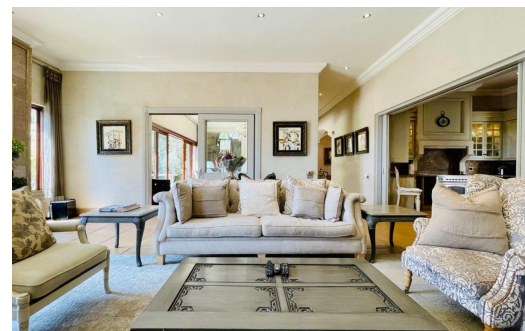

 3

 3.5

 3

R11,500,000

House For Sale in Bedfordview

FLOOR SIZE	-	GARAGES	3
LAND SIZE	735m ²	CARPORTS	-
BEDROOMS	3	FLATLETS	-
BATHROOMS	3.5	DOMESTIC ACCOM.	1
KITCHENS	1	POOL	Yes
LOUNGES	2	PETS ALLOWED	Yes
DINING ROOMS	1		
STUDIES	1		