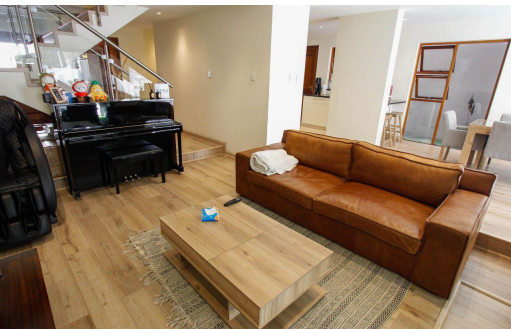

3

2.5

2

R22,000 pm

Cluster To Let in Bedfordview

FLOOR SIZE	180m ²	GARAGES	2
LAND SIZE	-	PARKINGS	-
BEDROOMS	3	FLATLETS	-
BATHROOMS	2.5	DOMESTIC ACCOM.	-
KITCHENS	1	POOL	Yes
LOUNGES	1		
DINING ROOMS	1		
STUDIES	-		