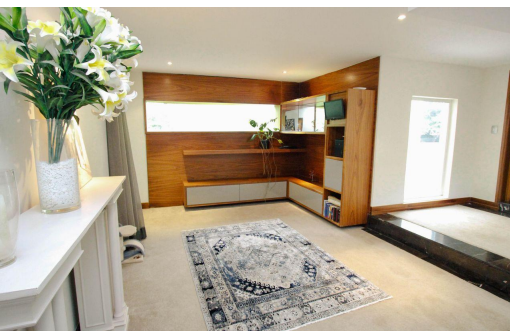

 4

4

 4

R11,500,000

House For Sale in Bedfordview

FLOOR SIZE 680m²
LAND SIZE 1,750m²
BEDROOMS 4
BATHROOMS 4
KITCHENS 1
LOUNGES 2
DINING ROOMS 1
STUDIES 1

GARAGES 4
PARKINGS -
FLATLETS -
DOMESTIC ACCOM. 1
POOL Yes
PETS ALLOWED Yes